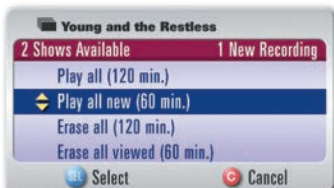

dvr

DVR puts you in control. Pause live television. Rewind and replay programs in an instant. With DVR, you can build your own personal library of programs, movies, sports, and more to watch on *your schedule*.

With DVR, you can **Pause Live TV**, show an **Instant Replay**, and even **Rewind** or **Fast Forward** programming.

- Play
- ⏸ Pause Live TV
- ⏮ Instant Replay
- ⏭ Fast Forward (3 Speeds)
- ⏪ Rewind (3 Speeds)
- **LIVE** Return to Live TV

Set your DVR to **Record a Show** or an **Entire Series** right from the Time Grid. Press REC on your remote to record.

Press the LIST button to access your **Recorded Shows**. Press OK to play a program. Press A to Group Titles and press INFO for Group Options.

Lost and Found lets you recover* a deleted show from the list. You can also see why a program did not record. Press LIST from Recorded Shows to access Lost & Found.