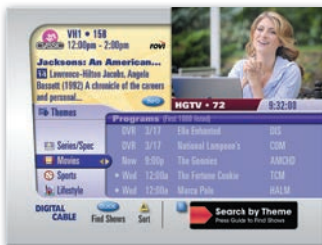

Select 'Theme' from Find Shows

themes

Find shows by Themes like **Series and Specials, Movies, Sports, Lifestyle** and more. Press OK to search sub-themes. Arrow right to navigate the list.