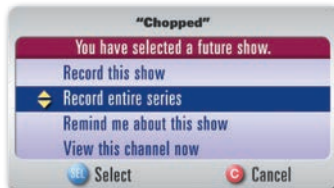

Press the LIST button to access your **Recorded Shows**. Press OK to play a program. Press A to Group Titles and press INFO for Group Options.