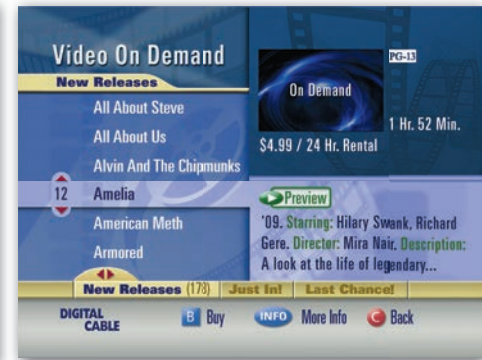

On Demand movies are grouped by **categories**. You can order HD Movies, New releases and more. Select "My Saved Programs" to view recently purchased movies and shows.

**Find a movie in seconds** by navigating with **◀ ▶** to choose a subcategory or genre, and **▲ ▼** to choose a title. Press **INFO** for more information. Press **B** to buy. Press **▶** to play a preview.