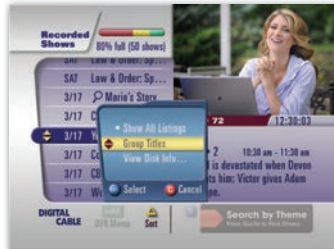

Press the LIST button to access your **Recorded Shows**. Press OK to play a program. Press A to Group Titles and press INFO for Group Options.